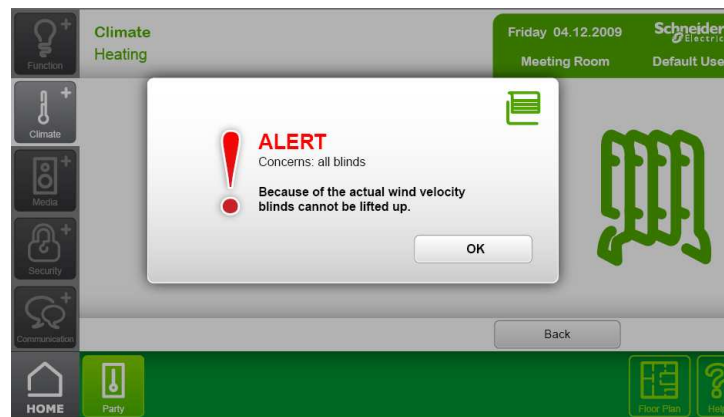

De la sécurité...

Visualisation et alertes :

- Alarmes techniques
- Alarme anti-intrusion
- Informations à distance

Caméras :

- Vidéosurveillance

Alarmes techniques / Centrale d'alarme

Détecteur d'eau
Détecteur de gaz
DAAF
Centrale d'alarme

Concentrateur
impulsionnel
KNX

Réseau KNX

Passerelle internet

Affichage / Alertes

Capteurs T°C, luminosité, vitesse du vent,
pluie, CO2, humidité

Zoom sur les alarmes techniques

The image displays a mobile application interface for a home automation system. The main screen shows a floor plan of the first floor, specifically the Great Room area. The floor plan includes rooms like BK/AR (11.30'x11.40'), Kitchen (13.0'x16.80'), Great Room (19.20'x19.20'), and Master Bedroom (15.90'x20.00'). A red box highlights an 'Office Window' sensor on the floor plan. To the right of the floor plan, there is a green header with the date 'Friday 04.12.2009', the Schneider Electric logo, and the user 'Default User'. Below the header, a red-bordered box contains the text 'ALERT! Office Window' and the timestamp 'Friday 04.12.2009 11:14 am'. Below this, there are four buttons: 'Call Police', 'Give Alarm', 'Give silent alarm', and 'Ignore'. At the bottom of the main screen, there is a navigation bar with icons for 'HOME', 'Arm', 'Disarm', 'Save Mode', 'Sleep', 'Holiday', 'Entertain', and 'Alarm Log'. On the left side, there is a vertical menu with icons for 'Function', 'Climate', 'Media', 'Security', and 'Communication'. An inset window in the bottom right corner shows a detailed alert message: 'ALERT Concerns: all blinds Because of the actual wind velocity blinds cannot be lifted up.' with an 'OK' button and a 'Back' button. The inset window also shows the Schneider Electric logo and the date 'Friday 04.12.2009'.