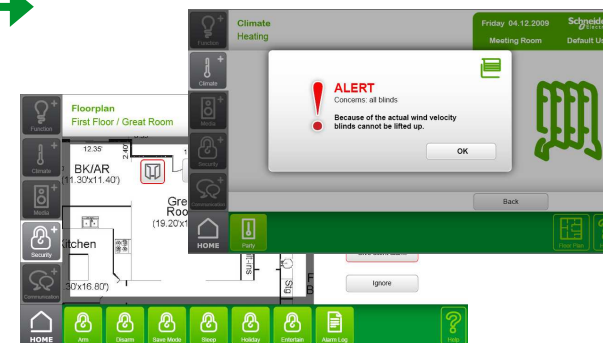

Concentrateur
impulsionnel
KNX

Réseau KNX

Passerelle internet

Affichage / Alertes

Capteurs T°C, luminosité, vitesse du vent,
pluie, CO2, humidité

Zoom sur les alarmes techniques

The image displays a mobile application interface for a home automation system. The main screen shows a floor plan of the first floor, specifically the Great Room area. The floor plan includes rooms like BK/AR (11.30'x11.40'), Kitchen (13.0'x16.80'), Great Room (19.20'x19.20'), and Master Bedroom (15.90'x20.00'). A red box highlights an 'Office Window' sensor on the floor plan. To the right of the floor plan, there is a green header with the date 'Friday 04.12.2009', the Schneider Electric logo, and the user 'Default User'. Below the header, a red-bordered box contains the text 'ALERT! Office Window' and the timestamp 'Friday 04.12.2009 11:14 am'. Below this, there are four buttons: 'Call Police', 'Give Alarm', 'Give silent alarm', and 'Ignore'. At the bottom of the main screen, there is a navigation bar with icons for 'HOME', 'Arm', 'Disarm', 'Save Mode', 'Sleep', 'Holiday', 'Entertain', and 'Alarm Log'. On the left side, there is a vertical menu with icons for 'Function', 'Climate', 'Media', 'Security', and 'Communication'. An inset window in the bottom right corner shows a detailed alert message: 'ALERT Concerns: all blinds Because of the actual wind velocity blinds cannot be lifted up.' with an 'OK' button and a 'Back' button. The inset window also shows the Schneider Electric logo and the date 'Friday 04.12.2009'.