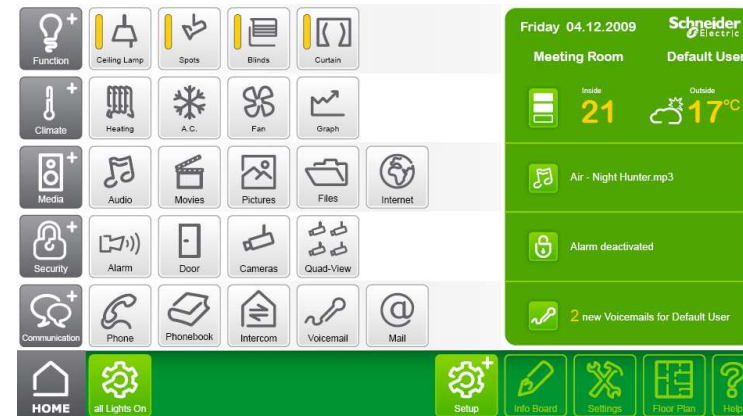

De la sécurité...

Visualisation et alertes :

- Alarmes techniques
- Alarme anti-intrusion
- Informations à distance

Caméras :

- Vidéosurveillance

Alarmes techniques / Centrale d'alarme

Détecteur d'eau
Détecteur de gaz
DAAF
Centrale d'alarme

Concentrateur
impulsionnel
KNX

Réseau KNX

Passerelle internet

Affichage / Alertes

Capteurs T°C, luminosité, vitesse du vent,
pluie, CO2, humidité

Zoom sur les alarmes techniques

The image displays a mobile application interface for a home automation system. The main screen shows a floor plan of the first floor, specifically the Great Room area. The floor plan includes rooms like BK/AR (11.30'x11.40'), Kitchen (13.0'x16.80'), Great Room (19.20'x19.20'), and Master Bedroom (15.90'x20.00'). A red box highlights an 'Office Window' sensor on the floor plan. To the right of the floor plan, there is a green header with the date 'Friday 04.12.2009', the Schneider Electric logo, and the user 'Default User'. Below the header, a red-bordered box contains the text 'ALERT! Office Window' and the timestamp 'Friday 04.12.2009 11:14 am'. Below this, there are four buttons: 'Call Police', 'Give Alarm', 'Give silent alarm', and 'Ignore'. At the bottom of the main screen, there is a navigation bar with icons for 'HOME', 'Arm', 'Disarm', 'Save Mode', 'Sleep', 'Holiday', 'Entertain', and 'Alarm Log'. On the left side, there is a vertical menu with icons for 'Function', 'Climate', 'Media', 'Security', and 'Communication'. An inset window in the bottom right corner shows a detailed alert message: 'ALERT Concerns: all blinds Because of the actual wind velocity blinds cannot be lifted up.' with an 'OK' button and a 'Back' button. The inset window also shows the Schneider Electric logo and the date 'Friday 04.12.2009'.